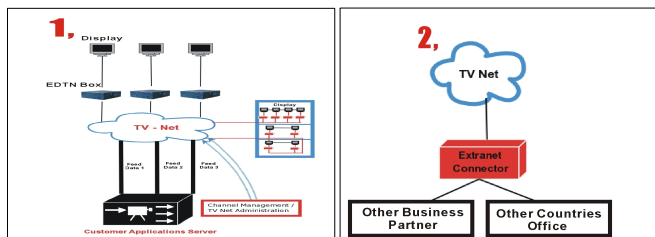

UniFORCE

Private Channel and Network!

Feature of ETN:

- > Infinite advertisement
- > Display important messages anytime, anywhere
- > Suits any organization, any place (multi-offices, mall, food count etc)
- > Programmable channel with different screens on schedule time