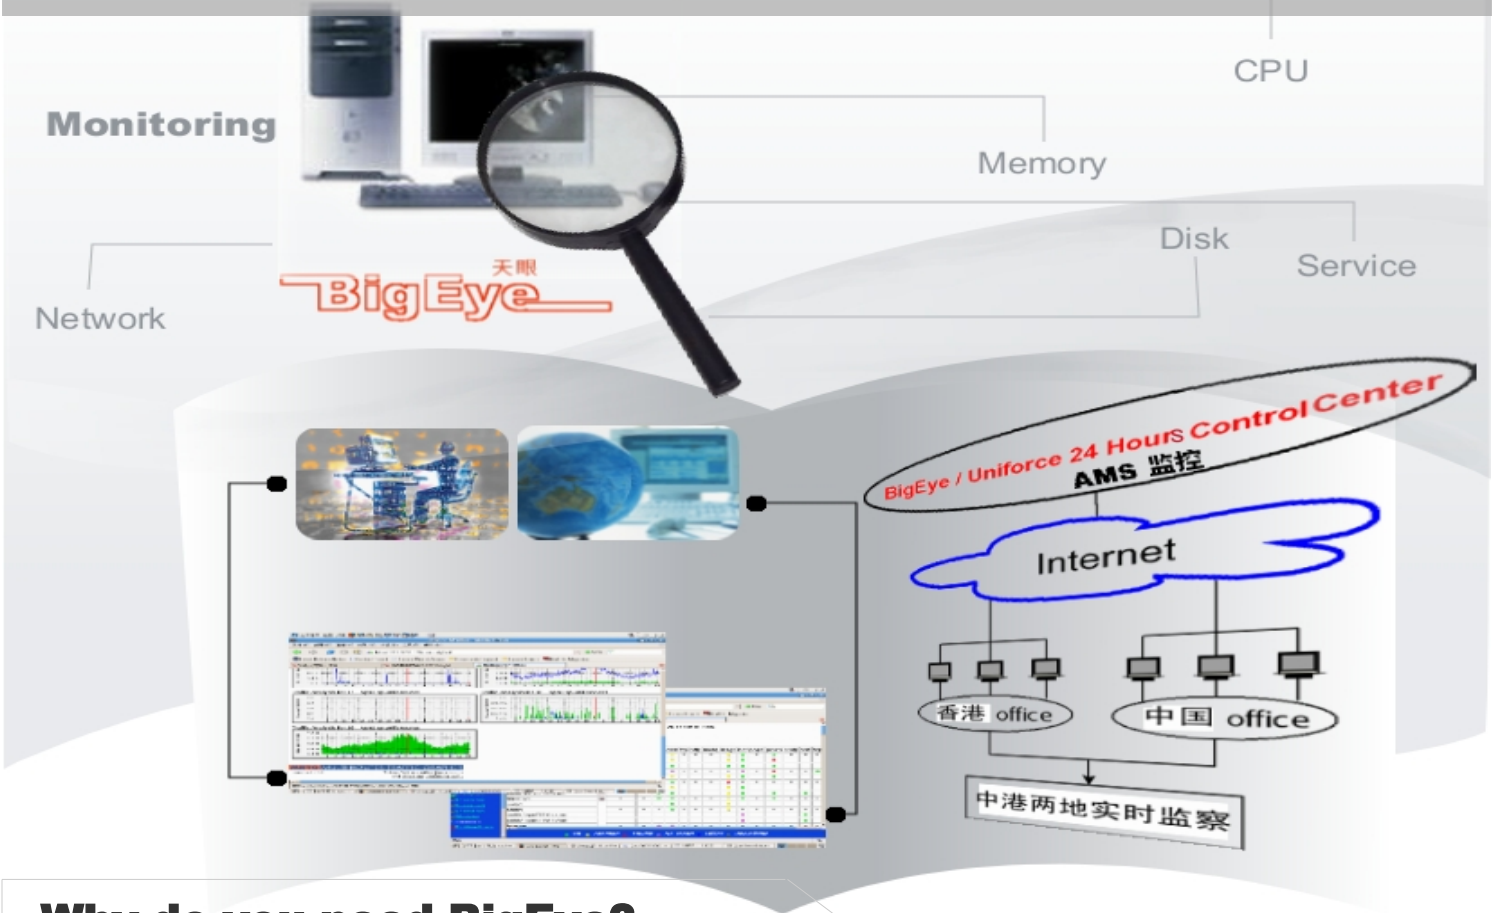

UniFORCE

Monitoring ? Abuse? BigEye! 24-hours monitoring !

Why do you need BigEye?

- >Daily remote check site vital signs and health status
- >Hardware diagnostic
- >Avoid the information draining
- >Prevent the computer resources abuses
- >Computer network supervision between Hong Kong and China